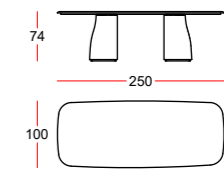

corte

Mutevoli forme di vita animale e vegetale riportano, nel nostro abitare, l'eco di una natura familiare e sempre più preziosa. La rugosità del dorso di un animale o della corteccia di un tronco d'albero, diventano elementi ispiratori per il tavolo Corte. Elementi d'arredo in cui l'alta artigianalità delle lavorazioni e la ricchezza dei materiali sono trascrizione della perfezione e dell'equilibrio della natura. Il piano del tavolo, dall'importante spessore in massello di noce canaletto, è sorretto da solidi e sinuosi basamenti in legno curvato, accostati a guscio, a lasciarne intravedere l'interno, il cuore, nuovamente impreziosito dalle calde venature del legno.

Changeable animal and plant life forms bring back the echo of a familiar and increasingly precious nature in our lives. The roughness of an animal's back or the bark of a tree trunk, become inspiring elements for the Corte table. Decor elements in which the high craftsmanship of the production and the richness of the materials are a result of the perfection and balance of nature.

The table top, with its solid Canaletto walnut wood's thickness, is supported by strong and sinuous curved wooden bases, juxtaposed as shells, to allow a glimpse of the interior, the heart, once again embellished by the wood's warm grains.

Struttura gambe in legno multistrato e curvato.
Rivestimento in pelle P1, P2, P3, finitura corteccia o liscia.
Inserti gambe in legno, finitura in essenza.
Top in legno o marmo.

Structure legs in plywood and curved.
Leather cover P1, P2, P3, bark finish or smooth.
Wood legs inserts, wood finish.
Top in wood or marble.

250

marbles top

woods structure/top