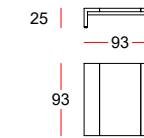

tortuga

Serie di tavolini nata miscelando la calda tattilità di due materiali di pregio, il legno e il cuoietto. Tortuga combina la solidità della struttura in legno come sostegno del piano quasi sospeso, tenuto agli estremi a galleggiare su un mare immaginario.

This is a series of coffee tables created by mixing the warm tactility of two valuable materials, wood and thick leather. Tortuga combines the solidity of the wooden structure as a support of the almost suspended top, kept at the extremes to float on an imaginary sea.

Struttura in legno multistrato e massello. Rivestimento struttura in cuoietto P3. Top in legno multistrato finitura in essenza.

Structure in plywood and solid wood. Structure cover in thick leather P3. Top in plywood veneer finish.