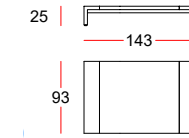

tortuga

Serie di tavolini nata miscelando la calda tattilità di due materiali di pregio, il legno e il cuoietto. Tortuga combina la solidità della struttura in legno come sostegno del piano quasi sospeso, tenuto agli estremi a galleggiare su un mare immaginario.

This is a series of coffee tables created by mixing the warm tactility of two valuable materials, wood and thick leather. Tortuga combines the solidity of the wooden structure as a support of the almost suspended top, kept at the extremes to float on an imaginary sea.

Struttura in legno multistrato e massello. Rivestimento struttura in cuoietto P3. Top in legno multistrato finitura in essenza.

Structure in plywood and solid wood. Structure cover in thick leather P3. Top in plywood veneer finish.