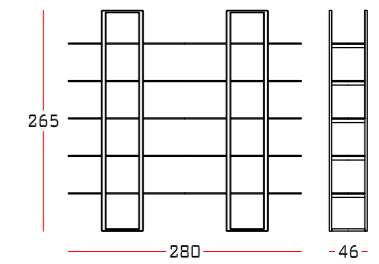

vela

Libreria composta da due elementi di assoluta semplicità, che si uniscono semplicemente posando i ripiani sulla struttura.

Vela è infatti costituita da un elemento verticale, come un "albero" aperto e trasparente su cui poggiano i ripiani aggettanti, che possono essere in vetro o rivestiti in pelle.

Stabile e leggera, Vela può essere collocata a parete o in centro stanza, una trasparente divisione degli spazi di spessore minimale, ma di grande dettaglio, come nei particolari della struttura rivestita in pelle e rifinita da essenziali intarsi in legno.

This bookcase is composed of two elements of absolute simplicity, which are joined by simply placing the shelves on the framework.

Vela is in fact made up of a vertical element, like an open and transparent "tree" on which the projecting shelves rest, which can be made of glass or covered in leather.

Stable and lightweight, Vela can be placed on the wall or in the center of the room, a transparent division of spaces of minimal thickness, but great definition, as in the details of the framework, covered in leather and finished with essential wood inlays.

Struttura in metallo rivestita in pelle P3, P2, P1.
Ripiani in vetro o pelle.
Traversi in metallo verniciato.

Structure in metal covered in leather P3, P2, P1.
Shelves in glass or leather.
Horizontal crosspieces in painted metal.

270

metals

structure/horizontal crosspieces

leather DELTA CAT. P3

covering structure